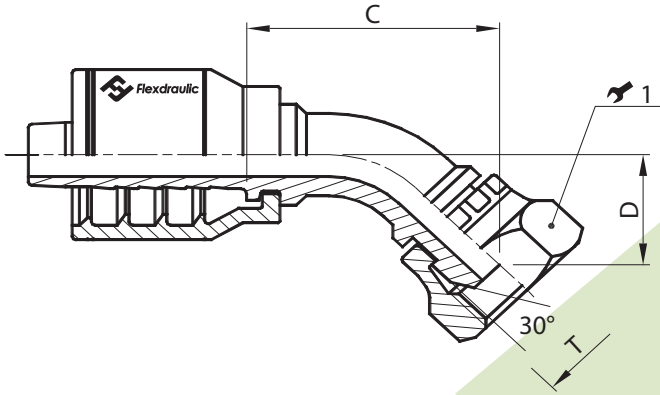

BSPP (British Standard Pipe Parallel)

BSPP Female Swivel - 45° Elbow (30° Cone Seat)

Part #	Hose I.D.		BSPP Thread (T)	Cutoff (C)	Drop (D)	Wrench	
	Inch	Size				1 (Inch) 1 (mm)	
A04-44P	1/4"	-04	1/4" - 19	1.24"	0.51"	3/4"	19
A06-46P	3/8"	-06	3/8" - 19	1.54"	0.59"	7/8"	22
A08-48P	1/2"	-08	1/2" - 14	1.81"	0.71"	1 1/16"	27
A10-50P	5/8"	-10	5/8" - 14	2.42"	0.90"	1 1/16"	27
A12-52P	3/4"	-12	3/4" - 14	2.76"	1.11"	1 1/4"	32
A16-56P	1"	-16	1" - 11	3.29"	1.26"	1 1/2"	38

One Piece Bite The Wire